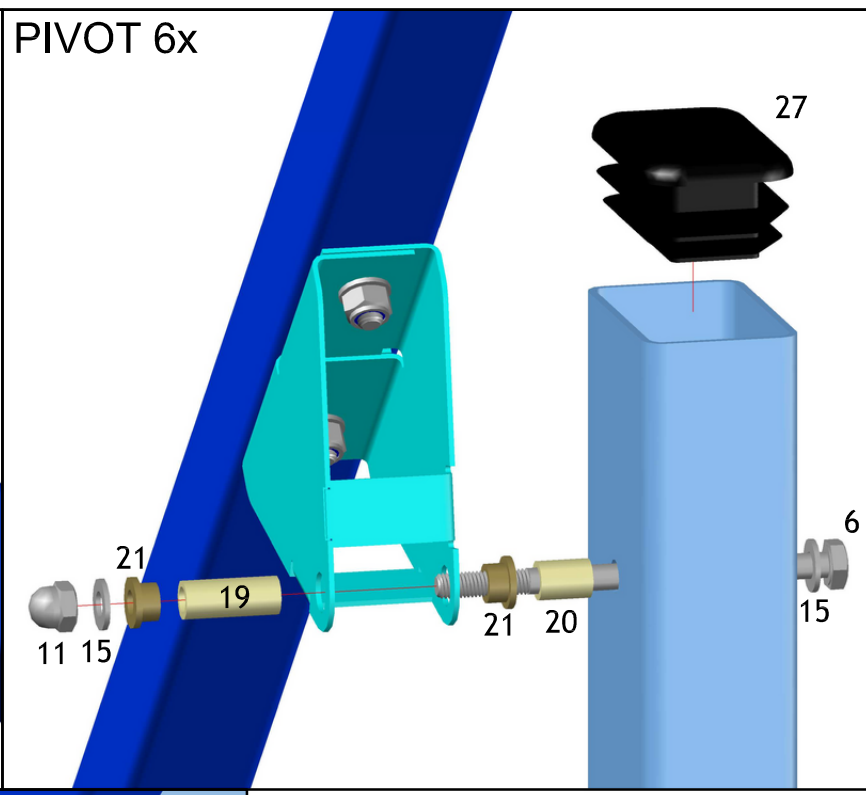

PIVOT ASSY 4x

PIVOT 6x

ARM-DRIVER 8x

FOOT 4x

	(1) 4x bolt M12x30		(16) 8x washer M8
	(2) 12x bolt M12x80		(17) 4x washer M6
	(3) 8x buttonhead bolt M10x25		(18) 8x washer nylon 15,2x26x1,4
	(4) 16x buttonhead bolt M10x35		(19) 6x spacer PA 10,3x15x36,5
	(5) 8x carriage bolt M10x70		(20) 6x spacer PA 10,3x15x20
	(6) 6x bolt M10x150		(21) 20x bearing bronze 10x15x10
	(7) 8x bolt M8x70		(22) 4x door buffer Ø30,5x25
	(8) 4x crosshead bolt M6x30		(23) 8x blind nut spring insert M10
	(9) 16x nut nyloc M12		(24) 18x cap black LDPE Ø40
	(10) 24x nut nyloc M10		(25) 10x cap black LDPE 50x50
	(11) 6x domed cap nut M10		(26) 4x cap black LDPE oval 60x30
	(12) 8x nut nyloc M8		(27) 2x cap black LDPE 100x60
	(13) 4x nut nyloc M6		(28) 1x rotating handle M10
	(14) 16x washer M12		
	(15) 44x washer M10		