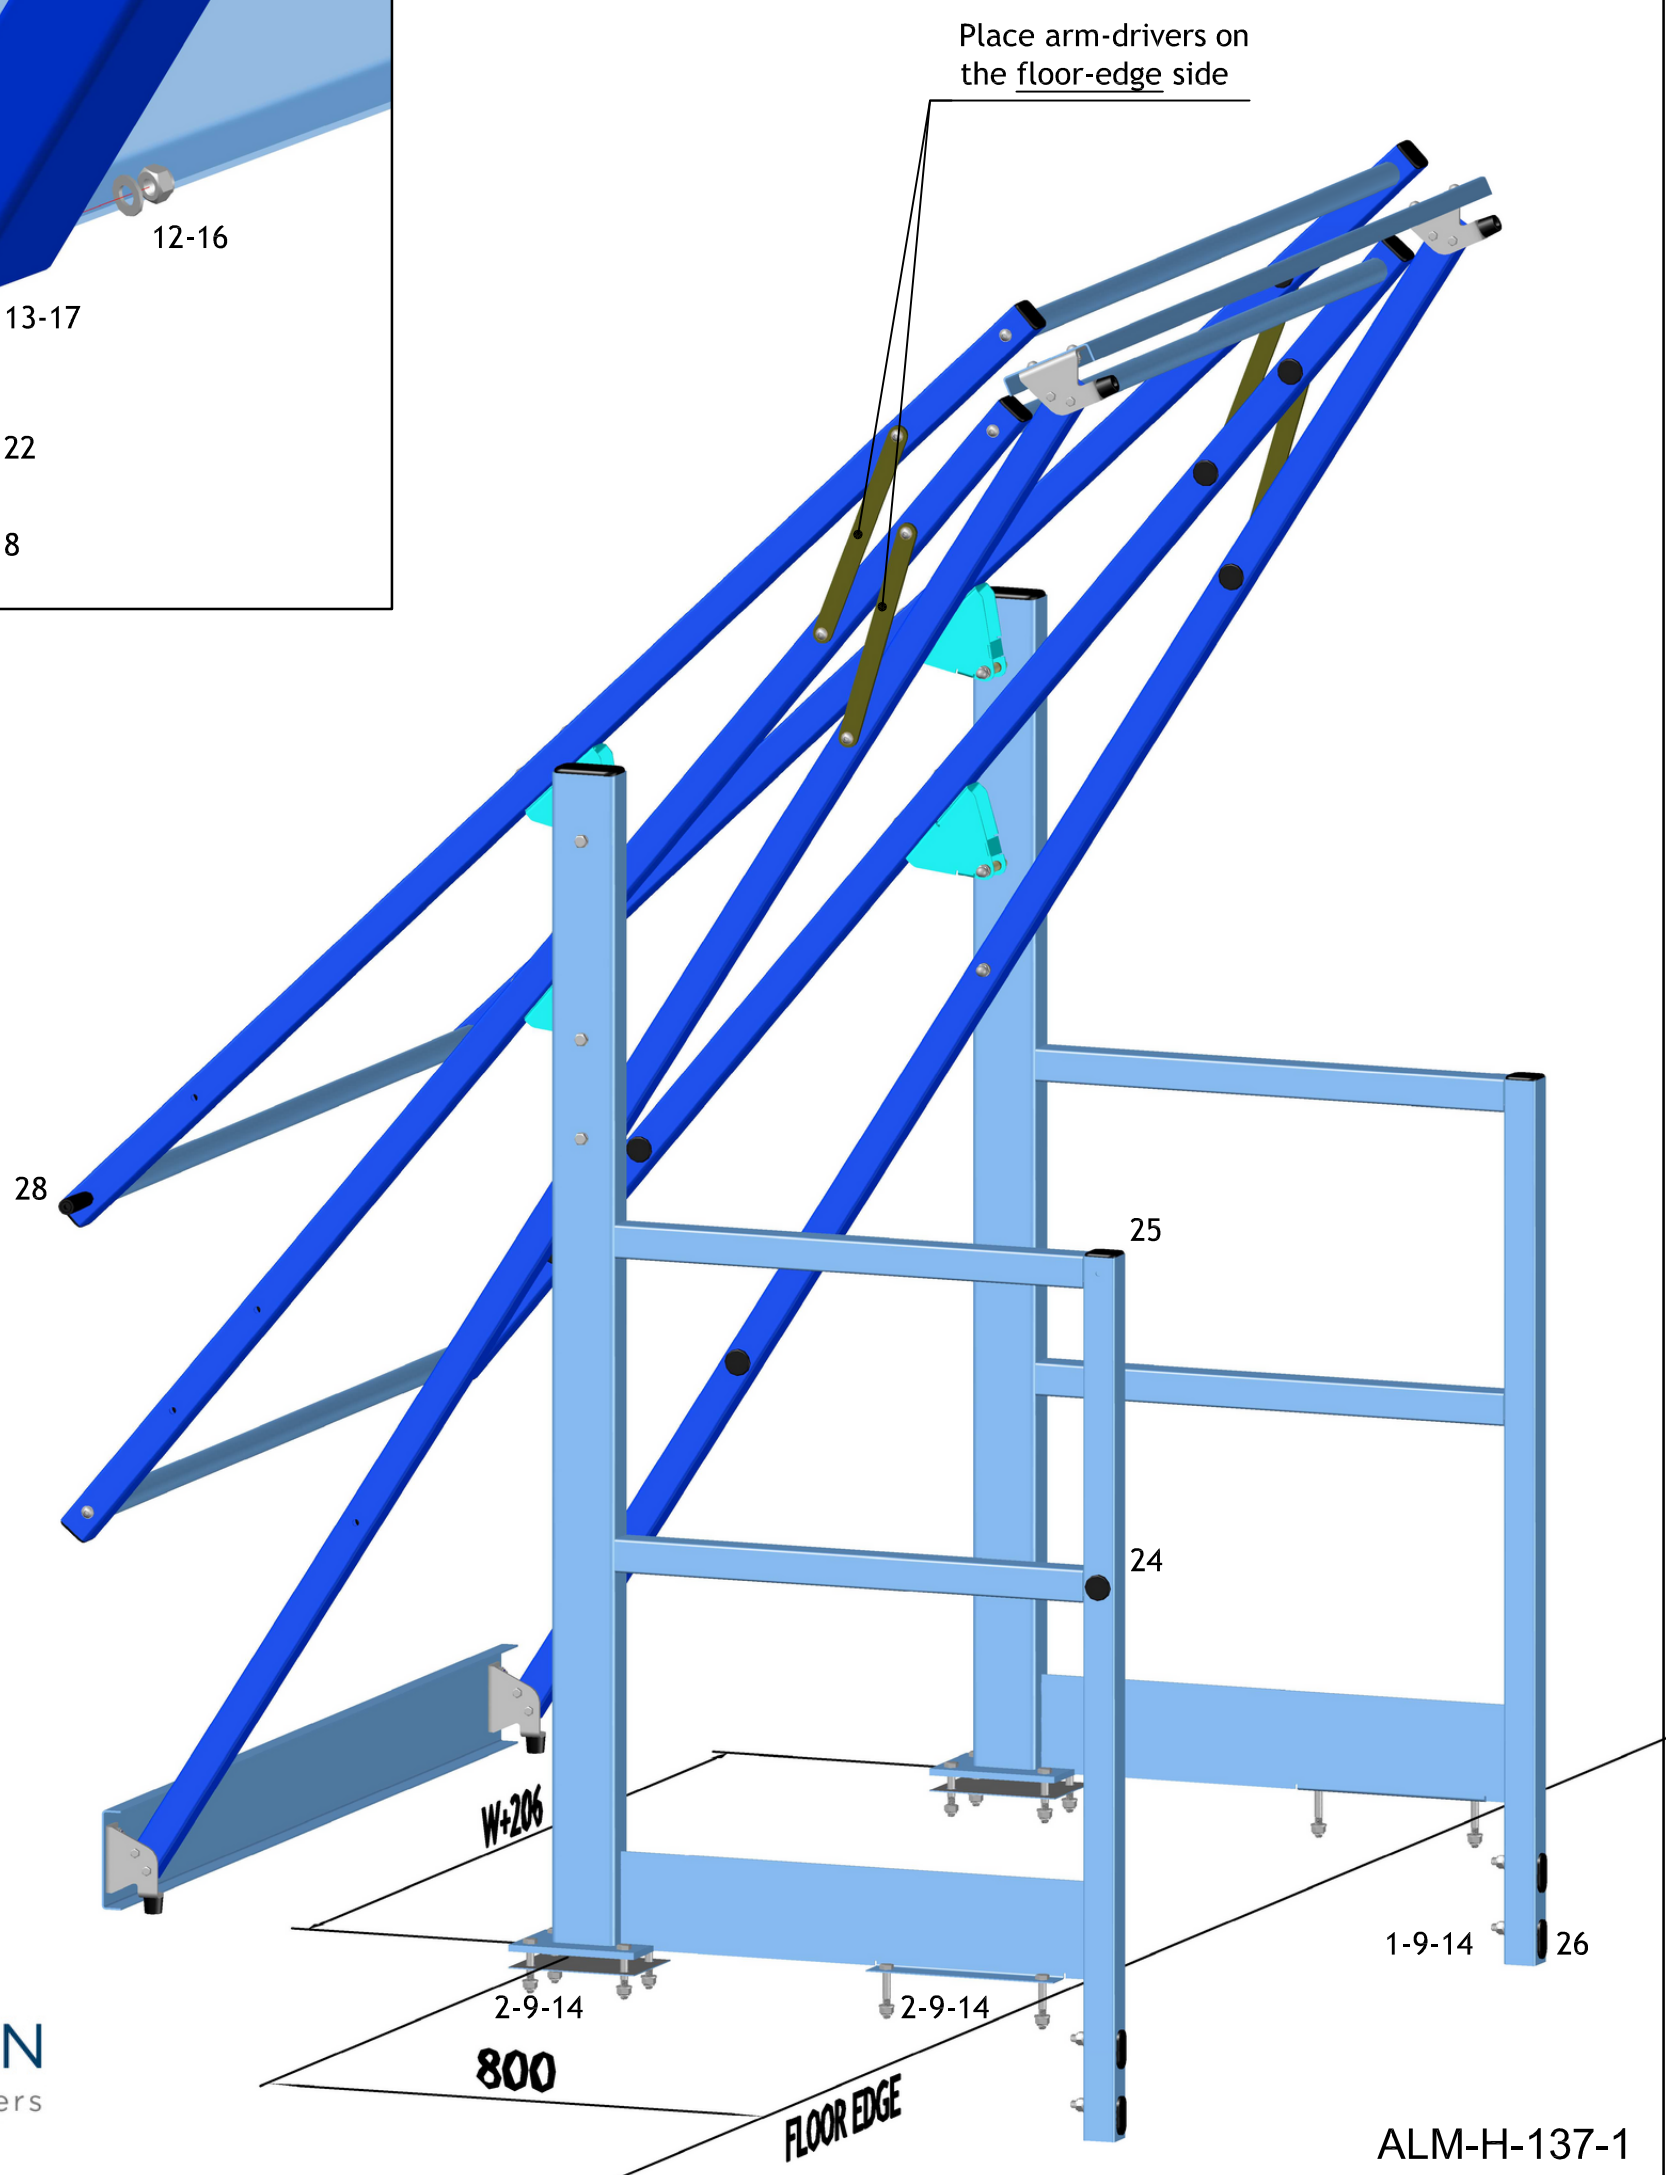

PIVOT ASSY 4x

PIVOT 6x

ARM-DRIVER 8x

FOOT 4x

	(1) 4x bolt M12x30		(16) 8x washer M8
	(2) 12x bolt M12x80		(17) 4x washer M6
	(3) 8x buttonhead bolt M10x25		(18) 8x washer nylon 15,2x26x1,4
	(4) 16x buttonhead bolt M10x35		(19) 6x spacer PA 10,3x15x36,5
	(5) 8x carriage bolt M10x70		(20) 6x spacer PA 10,3x15x20
	(6) 6x bolt M10x150		(21) 20x bearing bronze 10x15x10
	(7) 8x bolt M8x70		(22) 4x door buffer Ø30,5x25
	(8) 4x crosshead bolt M6x30		(23) 8x blind nut spring insert M10
	(9) 16x nut nyloc M12		(24) 18x cap black LDPE Ø40
	(10) 24x nut nyloc M10		(25) 10x cap black LDPE 50x50
	(11) 6x domed cap nut M10		(26) 4x cap black LDPE oval 60x30
	(12) 8x nut nyloc M8		(27) 2x cap black LDPE 100x60
	(13) 4x nut nyloc M6		(28) 1x rotating handle M10
	(14) 16x washer M12		
	(15) 44x washer M10		