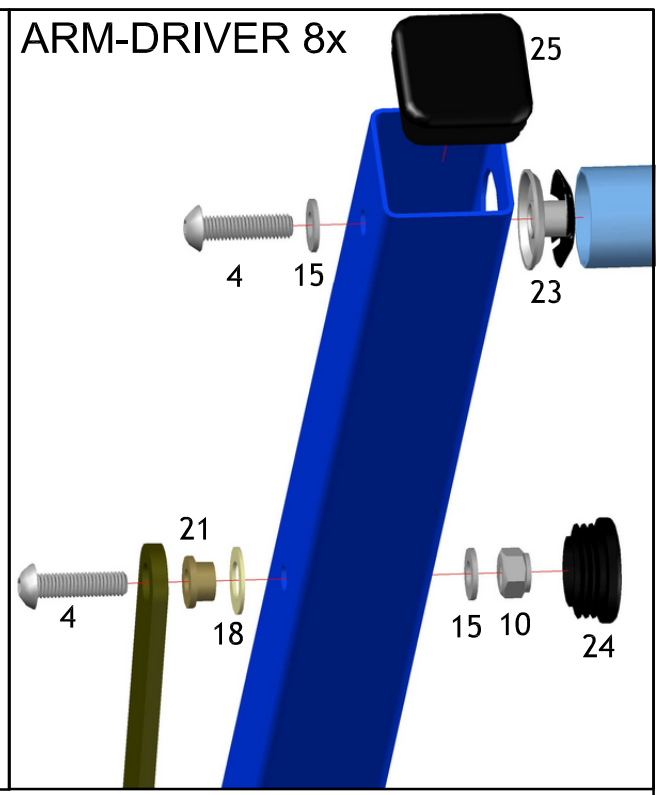

PIVOT ASSY 4x

PIVOT 6x

ARM-DRIVER 8x

FOOT 4x

	(1) 4x bolt M12x30		(16) 8x washer M8
	(2) 12x bolt M12x80		(17) 4x washer M6
	(3) 8x buttonhead bolt M10x25		(18) 8x washer nylon 15,2x26x1,4
	(4) 16x buttonhead bolt M10x35		(19) 6x spacer PA 10,3x15x36,5
	(5) 8x carriage bolt M10x70		(20) 6x spacer PA 10,3x15x20
	(6) 6x bolt M10x150		(21) 20x bearing bronze 10x15x10
	(7) 8x bolt M8x70		(22) 4x door buffer Ø30,5x25
	(8) 4x crosshead bolt M6x30		(23) 8x blind nut spring insert M10
	(9) 16x nut nyloc M12		(24) 18x cap black LDPE Ø40
	(10) 24x nut nyloc M10		(25) 10x cap black LDPE 50x50
	(11) 6x domed cap nut M10		(26) 4x cap black LDPE oval 60x30
	(12) 8x nut nyloc M8		(27) 2x cap black LDPE 100x60
	(13) 4x nut nyloc M6		(28) 1x rotating handle M10
	(14) 16x washer M12		
	(15) 44x washer M10		