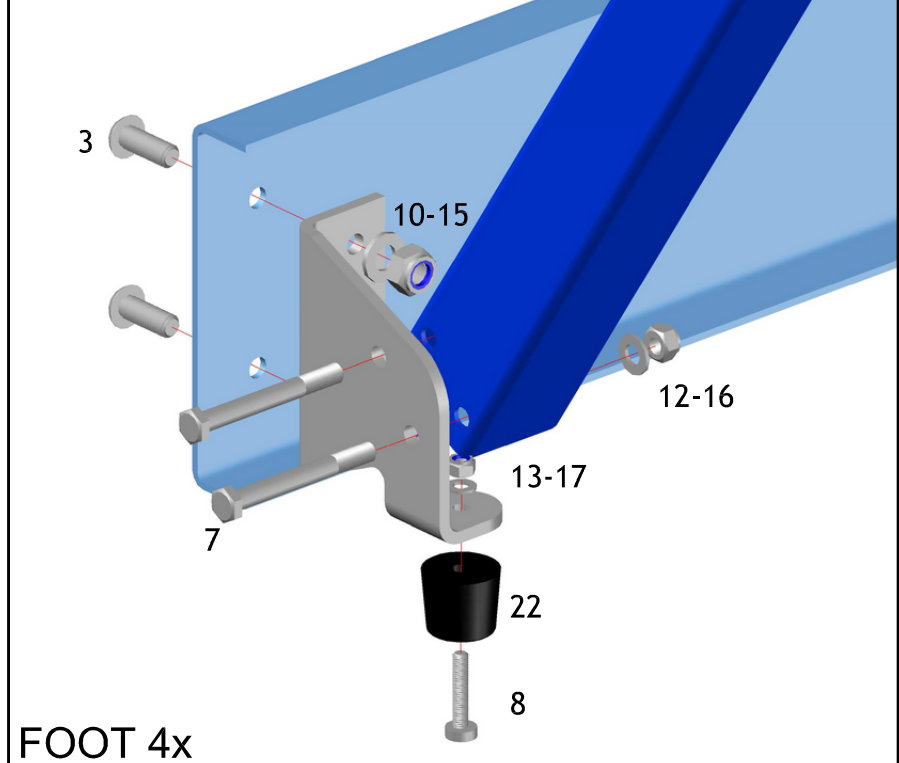

PIVOT ASSY 4x

PIVOT 6x

ARM-DRIVER 8x

FOOT 4x

	(1) 4x bolt M12x30		(16) 8x washer M8
	(2) 12x bolt M12x80		(17) 4x washer M6
	(3) 8x buttonhead bolt M10x25		(18) 8x washer nylon 15,2x26x1,4
	(4) 16x buttonhead bolt M10x35		(19) 6x spacer PA 10,3x15x36,5
	(5) 8x carriage bolt M10x70		(20) 6x spacer PA 10,3x15x20
	(6) 6x bolt M10x150		(21) 20x bearing bronze 10x15x10
	(7) 8x bolt M8x70		(22) 4x door buffer Ø30,5x25
	(8) 4x crosshead bolt M6x30		(23) 8x blind nut spring insert M10
	(9) 16x nut nyloc M12		(24) 18x cap black LDPE Ø40
	(10) 24x nut nyloc M10		(25) 10x cap black LDPE 50x50
	(11) 6x domed cap nut M10		(26) 4x cap black LDPE oval 60x30
	(12) 8x nut nyloc M8		(27) 2x cap black LDPE 100x60
	(13) 4x nut nyloc M6		(28) 1x rotating handle M10
	(14) 16x washer M12		
	(15) 44x washer M10		